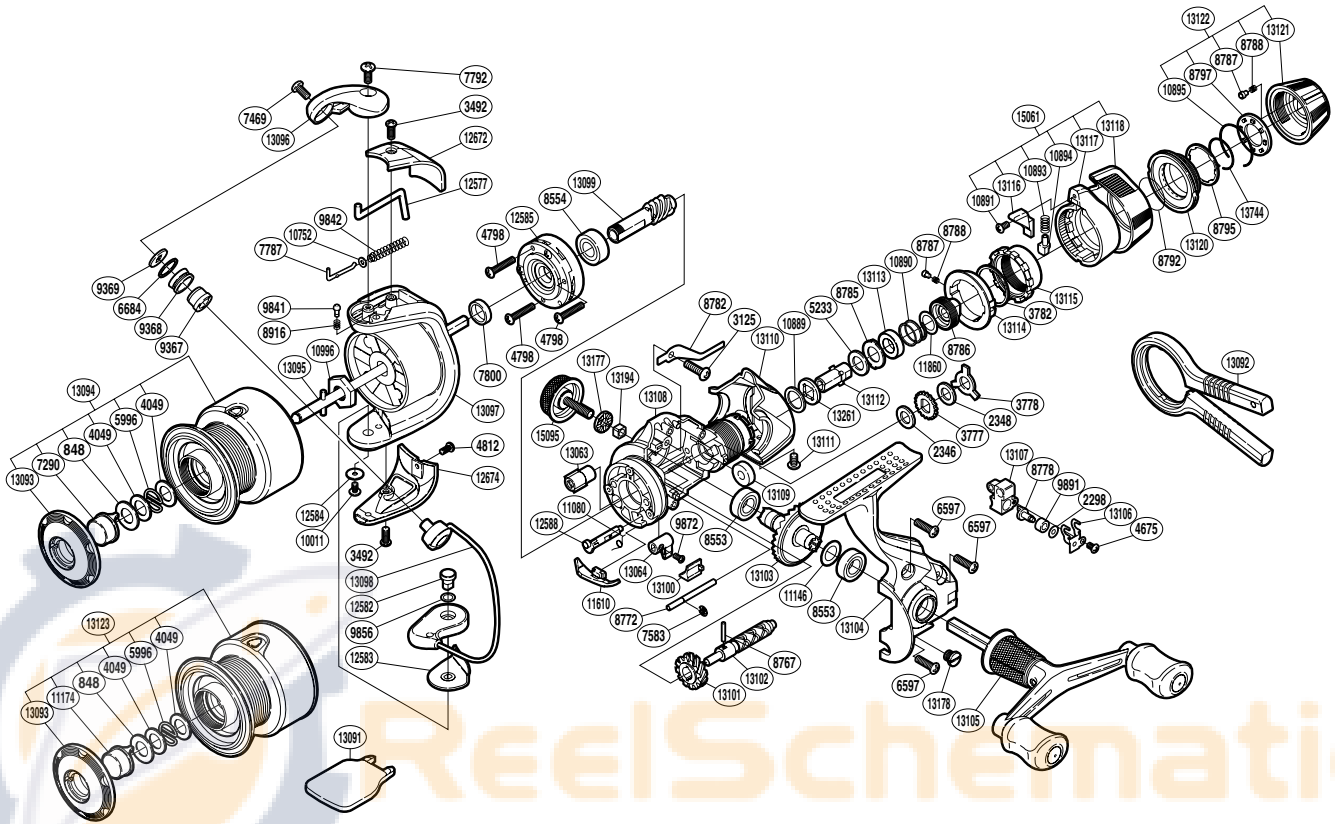

SHIMANO

SUPER

SUP-2500GTRC

(1SG482503G)

Please note that the number of adjusting washers may not be the same as shown in the exploded views. (Adjustment will vary with each individual product.)

Part No.	Description	Part No.	Description	Part No.	Description
RD 0848	Washer	RD 9367	Line Roller Bushing	RD13099	Pinion Gear
RD 2298	Spacer	RD 9368	Line Roller	RD13100	Anti-Reverse Lever Cover
RD 2346	Drag Washer	RD 9369	Line Roller Washer	RD13101	Idle Gear
RD 2348	Drag Washer	RD 9841	Click Pin	RD13102	Worm Shaft
RD 3125	Screw	RD 9842	Bail Spring	RD13103	Drive Gear
RD 3492	Screw	RD 9856	Washer	RD13104	Side Cover
RD 3777	Click Gear	RD 9872	Screw	RD13105	Double Paddle Handle Assembly
RD 3778	Eared Washer	RD 9891	Oscillating Slider Bushing	RD13106	Oscillating Slider Retainer
RD 3782	Fightin' Pressure Screw Washer	RD10011	Screw	RD13107	Oscillating Slider
RD 4049	Washer	RD10752	Spring Guide A Support	RD13108	Body
RD 4675	Screw	RD10889	Drag Washer	RD13109	Drag Shaft C
RD 4798	Screw	RD10890	Drag Coil Spring	RD13110	Rear Protector
RD 4812	Screw	RD10891	Screw	RD13111	Screw
RD 5233	Drag Washer	RD10893	Position Pin Spring	RD13112	Drag Shaft A
RD 5996	Locking Spring	RD10894	Lever Position Pin	RD13113	Drag Collar
RD 6597	Screw	RD10895	Click Plate Retainer	RD13114	Lever Click Gear
RD 6684	Line Roller Spacer	RD10996	Rotor Nut	RD13115	Fightin' Pressure Screw
RD 7290	Push Button	RD11080	Anti-Reverse Cam Spring	RD13116	Fightin' Lever Inner B
RD 7469	Screw	RD11146	Washer	RD13117	Fightin' Lever Inner A
RD 7583	E Lock	RD11610	Bail Trip Strike	RD13118	Fightin' Lever Outer
RD 7787	Bail Spring Guide A	RD11860	Washer	RD13120	Drag Programmer B
RD 7792	Screw	RD12577	Bail Trip Lever	RD13121	Drag Programmer A
RD 7800	Rotor Ring	RD12582	Bail Hold Support Shaft	RD13122	Drag Programmer Assembly
RD 8553	Ball Bearing	RD12583	Bail Hold Support Spacer	RD13177	Handle Screw Cap Spacer
RD 8554	Ball Bearing	RD12584	Washer	RD13178	Oil Cap
RD 8767	Worm Shaft Pin	RD12585	Roller Clutch Assembly	RD13194	Handle Screw Lock
RD 8772	Oscillating Guide	RD12588	Anti-Reverse Cam	RD13261	Drag Shaft B
RD 8778	Oscillating Pawl	RD12672	Bail Spring Cover	RD13744	Drag Knob Retainer
RD 8782	Drag Click	RD12674	Bail Hold Support Guard	RD15061	Fightin' Lever Assembly
RD 8785	Eared Washer	RD13063	Worm Bushing	RD15095	Handle Screw Cap
RD 8786	Pressure Screw	RD13064	Anti-Reverse Lever		
RD 8787	Click Pin	RD13093	Push Button Collar	RD11174	Push Button
RD 8788	Click Spring	RD13094	Spool Assembly	RD13123	Spare Spool Assembly
RD 8792	Drag Knob Friction Ring	RD13095	Main Shaft		
RD 8795	Drag Knob Washer	RD13096	Bail Arm		
RD 8797	Click Plate	RD13097	Rotor	RD13091	Spool Wrench (accessory)
RD 8916	Click Spring	RD13098	Bail Assembly	RD13092	Knob Wrench (accessory)